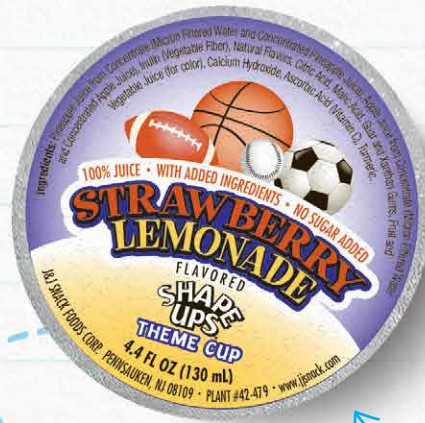

WHOLE FRUIT® PREMIUM
FROZEN JUICE CUPS
100% JUICE
100% VITAMIN C

1/2 CUP FRUIT EQUIVALENT

~~~~~  
**FUN FLAVORS AND WIDE VARIETY**

LUIGI'S® FROZEN JUICE  
SORBET  
100% JUICE  
100% VITAMIN C

SHAPE UPS® FROZEN JUICE  
THEMED CUPS  
100% JUICE  
100% VITAMIN C

## PRODUCT BENEFITS

- 100% JUICE WITH NO ADDED SUGAR
- PROVIDES 1/2 CUP FRUIT EQUIVALENT
- 3G FIBER
- 100% VITAMIN C PER SERVING

**J&J SNACK FOODS HAS THE SOLUTIONS FOR YOUR 1/2 CUP FRUIT MENU NEEDS.**  
 WITH DELICIOUS FLAVORS IN A RANGE OF PRODUCT LINES, WE CAN HELP YOU KEEP YOUR MENU FRESH AND EXCITING!

**WholeFruit®**  
 PREMIUM FROZEN JUICE CUP

- 100% Juice
- Provides 1/2 Cup Fruit Equivalent
- 3g Fiber
- No Artificial Colors or Flavors
- Premium Quality
- Spoonable from Frozen

**LUIGI'S**  
 100% JUICE  
**Sorbet**

- 100% Juice
- Provides 1/2 Cup Fruit Equivalent
- 3g Fiber
- Kid Friendly
- Fun Flavors
- Spoonable from Frozen

**SHAPE UPS®**

- 100% Juice
- Provides 1/2 Cup Fruit Equivalent
- 3g Fiber
- Themed Lids to Create Exciting Menu Options or Holiday Promotions
- Spoonable from Frozen