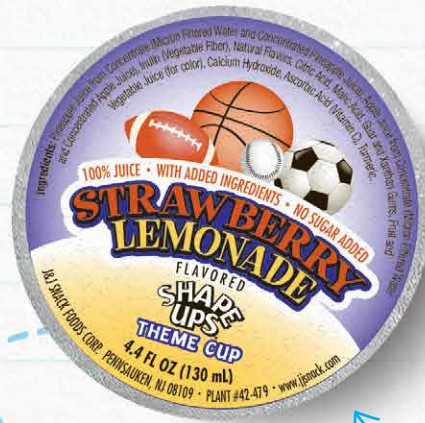

WHOLE FRUIT® PREMIUM  
FROZEN JUICE CUPS  
100% JUICE  
100% VITAMIN C

# 1/2 CUP FRUIT EQUIVALENT

~~~~~  
**FUN FLAVORS AND WIDE VARIETY**

LUIGI'S® FROZEN JUICE  
SORBET  
100% JUICE  
100% VITAMIN C

SHAPE UPS® FROZEN JUICE  
THEMED CUPS  
100% JUICE  
100% VITAMIN C

## PRODUCT BENEFITS

- 100% JUICE WITH NO ADDED SUGAR
- PROVIDES 1/2 CUP FRUIT EQUIVALENT
- 3G FIBER
- 100% VITAMIN C PER SERVING

## WholeFruit® PREMIUM FROZEN JUICE CUP

- 100% Juice
- Provides 1/2 Cup Fruit Equivalent
- 3g Fiber
- No Artificial Colors or Flavors
- Premium Quality
- Spoonable from Frozen