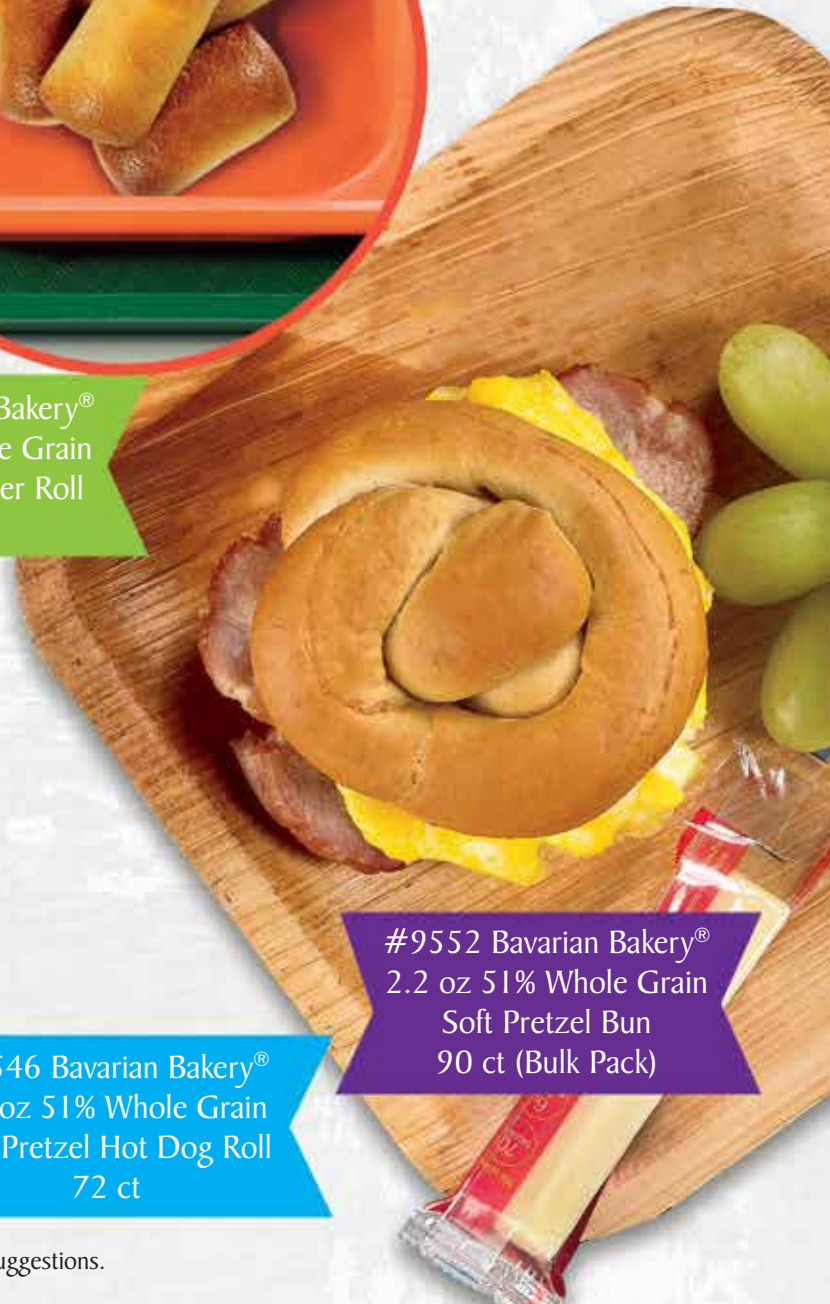

Bavarian Bakery

BAKERY

Bring Restaurant Trends into Your Cafeteria

#9549 Bavarian Bakery®
2.2 oz 51% Whole Grain
Soft Pretzel Dinner Roll
100 ct

#9553 Bavarian Bakery®
0.5 oz 51% Whole Grain
Soft Pretzel Nuggets
256 ct

#9546 Bavarian Bakery®
2.6 oz 51% Whole Grain
Soft Pretzel Hot Dog Roll
72 ct

#9552 Bavarian Bakery®
2.2 oz 51% Whole Grain
Soft Pretzel Bun
90 ct (Bulk Pack)

Bavarian Bakery

Try these delicious serving suggestions!