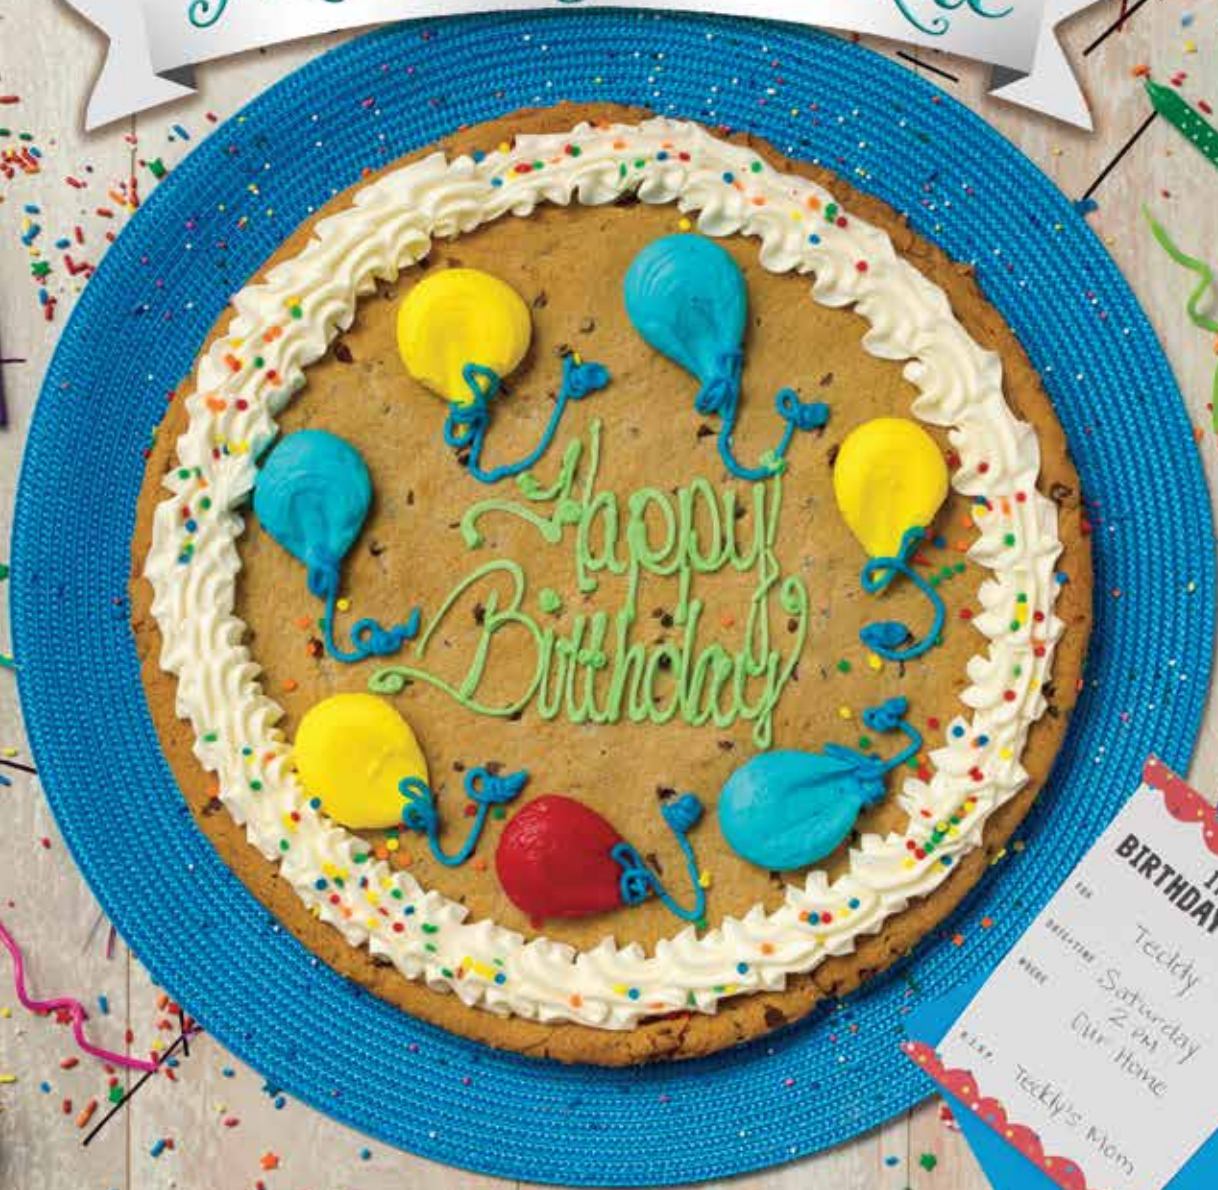

New!

Country Home  
BAKERS

# Message Cookie

You're sure to make a sweet impression with these delicious treats.

- Easy preparation
- Bake time less than 20 minutes
- Baked Shelf life – 7 days
- Includes 24 trays, lids and cookies